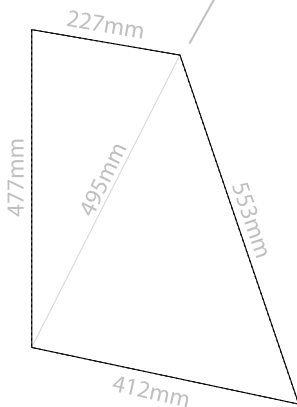

Bugbug style 1:

COLOUR SILVER/NO. OF VEHICLES 30
ADVERTISING SPECIFICATION

FWD FACING PANEL BEHIND PASSENGER LEGS
+ PANEL BETWEEN SEAT AND BACKREST

890mm (W) x 380mm (H)
FLAT PANEL SUITABLE
FOR VINYL STICKER

830mm (W) x 140mm (H)
FLAT PANEL SUITABLE
FOR VINYL STICKER

This is a circle 610mm
in diameter with 1/3rd
cut off the bottom.
From the bottom of the
arch to center is 430mm

WHEEL ARCHES

800mm (W) x 800mm (H)
FLAT PANEL SUITABLE
FOR VINYL STICKER